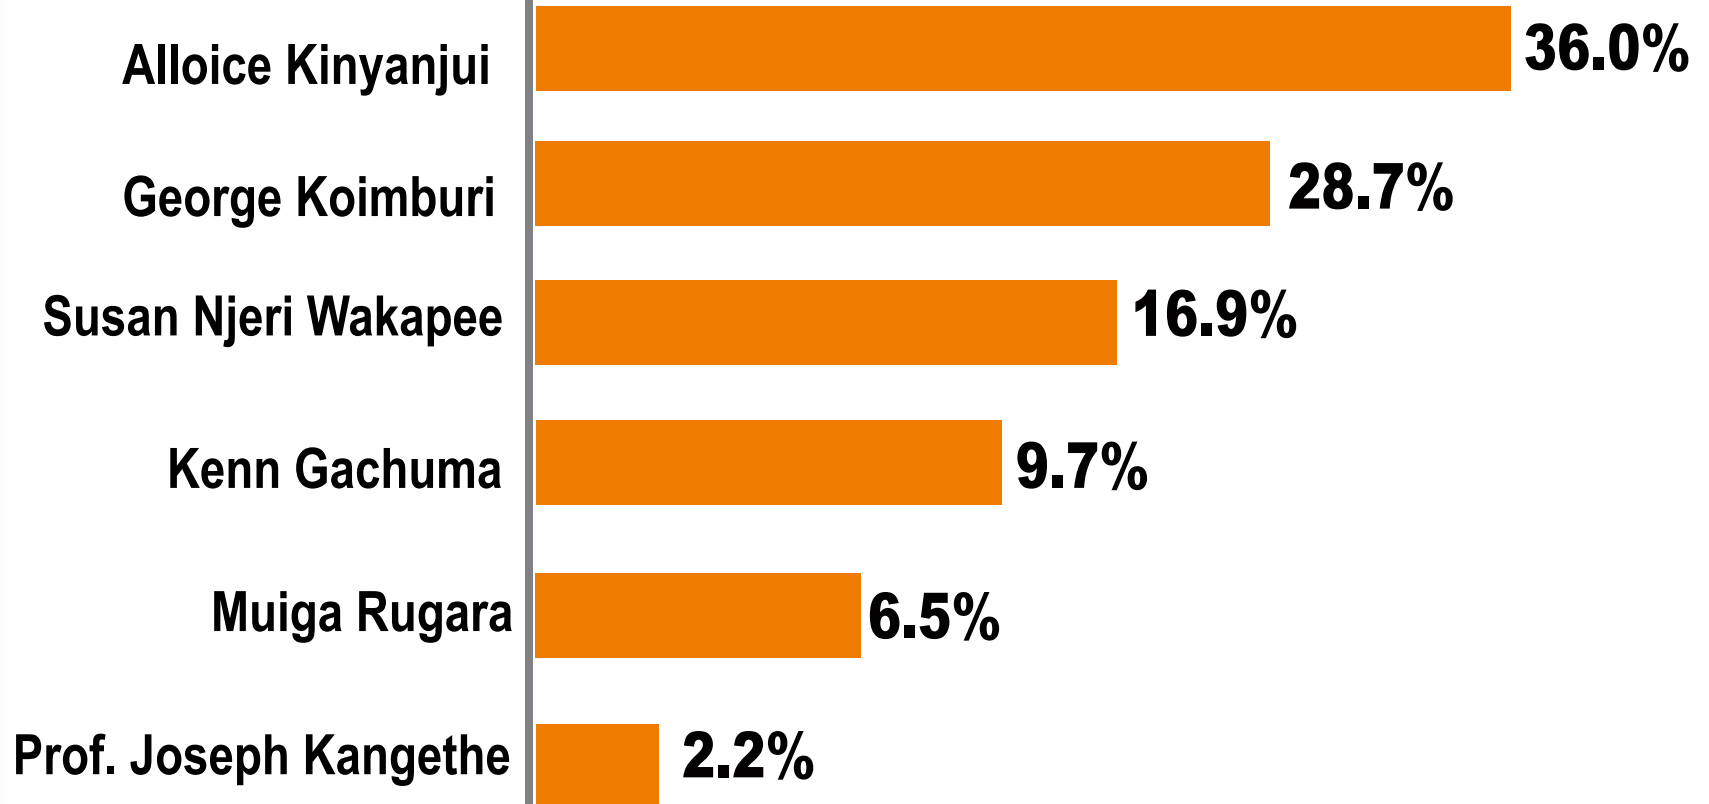

@Mizaniafrica

Woman Rep.

LOISE KIM
26.0%

ANN WA MURATHA
24.1%

EMMA WANGARI (MWIKO)
17.7%

@mizaniafrica

@Mizaniafrica

Parliamentarian

GATUNDU NOUTH CONSTITUENCY

Popularity Ranking

@mizaniafrica

@Mizaniafrica

Parliamentarian

GATUNDU SOUTH CONSTITUENCY

@mizaniafrica

@Mizaniafrica

Parliamentarian

JUJA CONSTITUENCY

Popularity Ranking

@mizaniafrica

@Mizaniafrica

Parliamentarian

THIKA TOWN CONSTITUENCY

Popularity Ranking