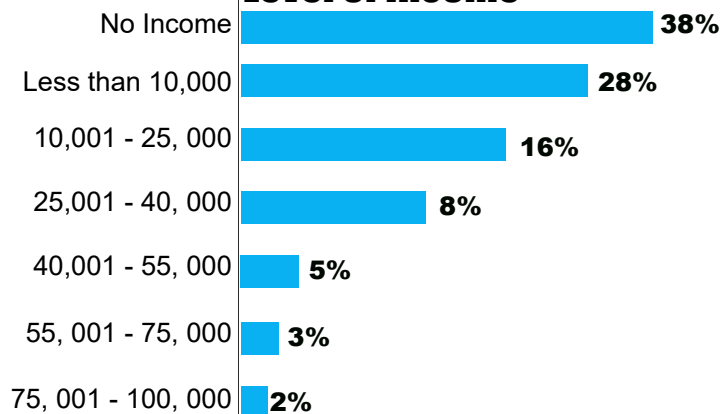

**Parliamentarian Aspirants
Popularity Ranking**

@mizaniafrica

@Mizaniafrica

Methodology

Sampling

Random Sampling distributed proportionate to population size across 12 Constituencies in Kiambu County

Sample Size

1,063
Across Kiambu County

Sampling Error

+/- 3 with a 95% confidence level

Data Collection

Telephonic interviews were conducted

Population

Kiambu County adults of 18 years & above living in rural & urban areas.

Survey Sponsor

MIZANI SOFT AFRICA

@mizaniafrica

@Mizaniafrica

Demographics

Gender

Setting

Age

Level of Income

Level of Education

Employment Status

@mizaniafrica

@Mizaniafrica

Gubernatorial

PATRICK WAINAINA
JUNGLE 30.8%

WILLIAM KABOGO
27.4%