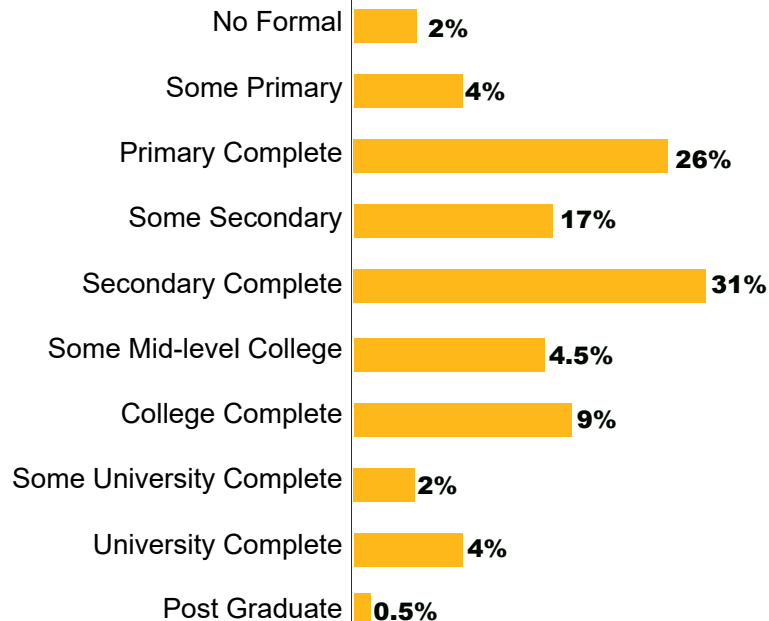

**Parliamentarian Aspirants
Popularity Ranking**

@mizaniafrica

@Mizaniafrica

Methodology

Sampling

Random Sampling distributed proportionate to population size across 12 Constituencies in Kiambu County

Sample Size

1,063
Across Kiambu County

Sampling Error

+/- 3 with a 95% confidence level

Data Collection

Telephonic interviews were conducted

Population

Kiambu County adults of 18 years & above living in rural & urban areas.

Survey Sponsor

MIZANI SOFT AFRICA

@mizaniafrica

@Mizaniafrica

Demographics

Gender

Setting

Age

Level of Income

Level of Education

Employment Status

@mizaniafrica

@Mizaniafrica

Gubernatorial

PATRICK WAINAINA
JUNGLE 30.8%

WILLIAM KABOGO
27.4%