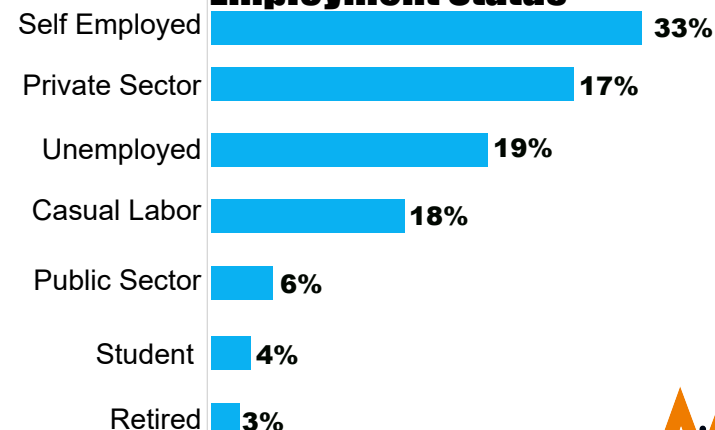

1,063
Across Kiambu County

Sampling Error

+/- 3 with a 95% confidence level

Data Collection

Telephonic interviews were conducted

Population

Kiambu County adults of 18 years & above living in rural & urban areas.

Survey Sponsor

MIZANI SOFT AFRICA

@mizaniafrica

@Mizaniafrica

Demographics

Gender

Setting

Age

Level of Income

Level of Education

Employment Status

@mizaniafrica

@Mizaniafrica

Gubernatorial

PATRICK WAINAINA
JUNGLE 30.8%

WILLIAM KABOGO
27.4%