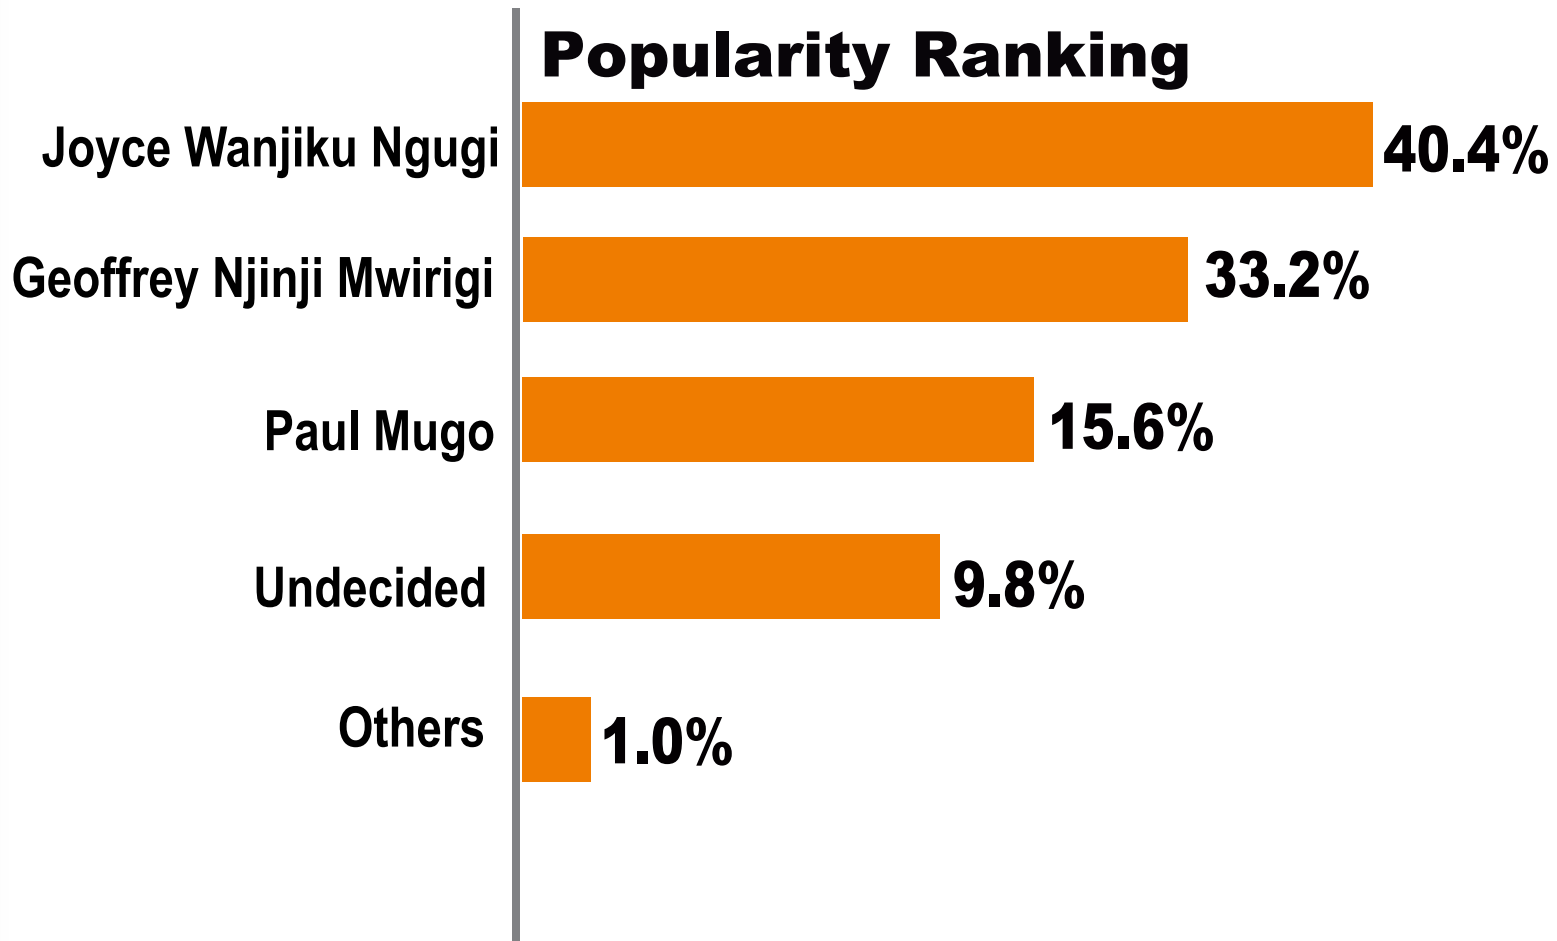

@Mizaniafrica

Woman Rep.

LOISE KIM
26.0%

ANN WA MURATHA
24.1%

EMMA WANGARI (MWIKO)
17.7%

@mizaniafrica

@Mizaniafrica

Parliamentarian

GATUNDU NOUTH CONSTITUENCY

Popularity Ranking

@mizaniafrica

@Mizaniafrica

Parliamentarian

GATUNDU SOUTH CONSTITUENCY

@mizaniafrica

@Mizaniafrica

Parliamentarian

JUJA CONSTITUENCY

Popularity Ranking

@mizaniafrica

@Mizaniafrica

Parliamentarian

THIKA TOWN CONSTITUENCY

Popularity Ranking