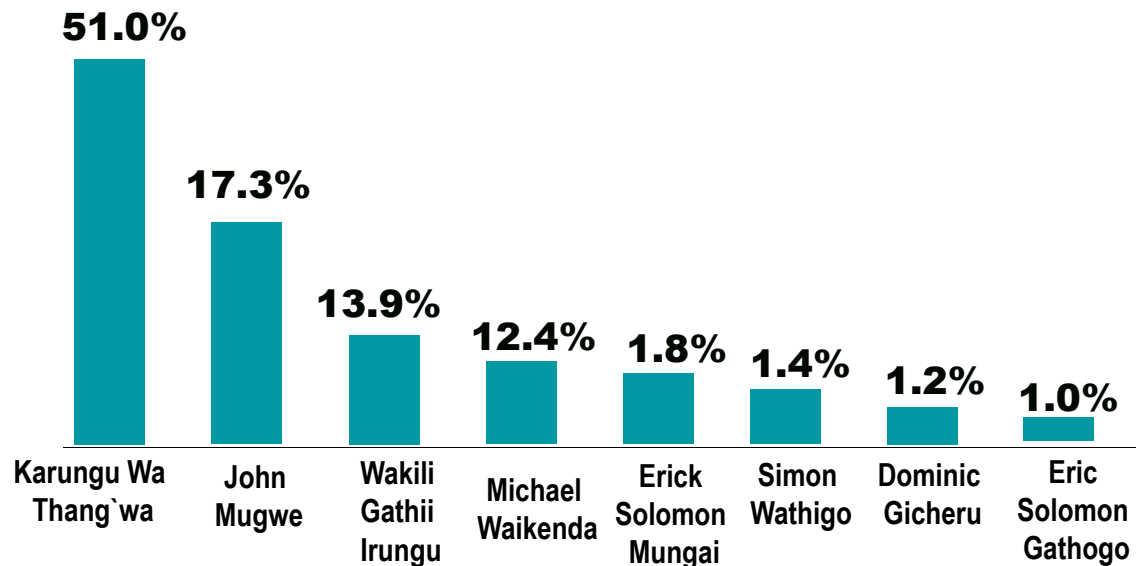

Survey Sponsor

MIZANI SOFT AFRICA

@mizaniafrica

@Mizaniafrica

Demographics

Gender

Setting

Age

Level of Income

Level of Education

Employment Status

@mizaniafrica

@Mizaniafrica

Gubernatorial

PATRICK WAINAINA
JUNGLE 30.8%

WILLIAM KABOGO
27.4%

KIMANI WAMATANGI
17.9%

@mizaniafrica

@Mizaniafrica

Senatorial

KARUNGU WA THANG`WA
51.0%

JOHN MUGWE
17.3%

WAKILI GATHII IRUNGU
13.9%

@mizaniafrica

@Mizaniafrica

Woman Rep.

LOISE KIM
26.0%

ANN WA MURATHA
24.1%

EMMA WANGARI (MWIKO)
17.7%

@mizaniafrica

@Mizaniafrica

Parliamentarian