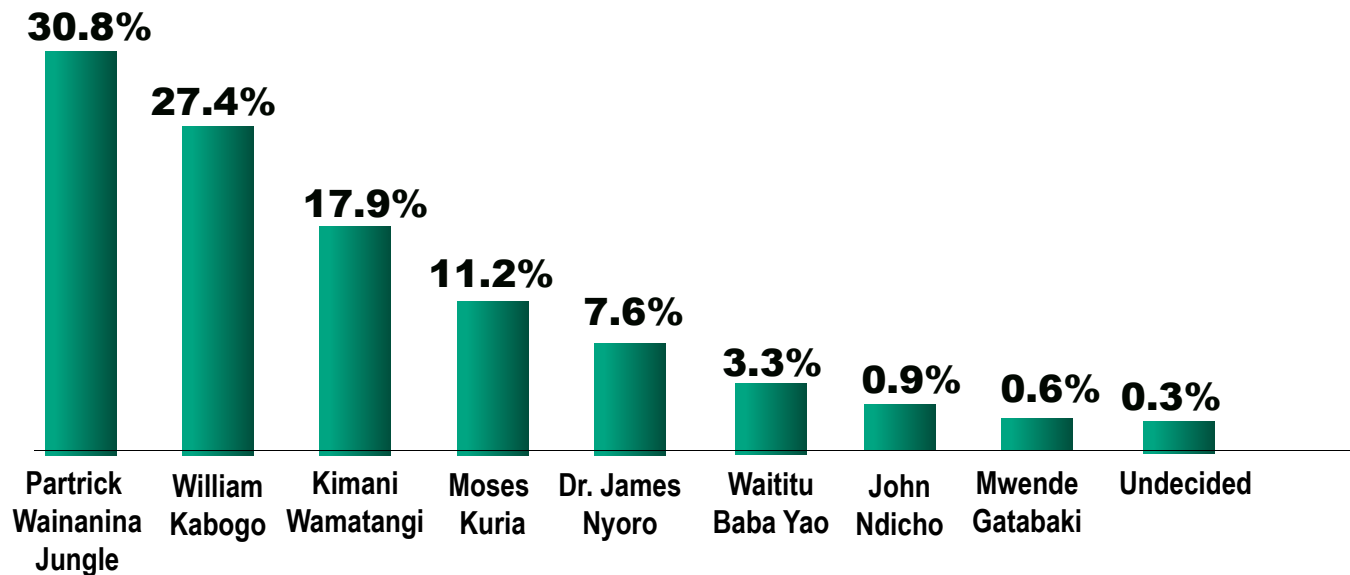

Survey Sponsor

MIZANI SOFT AFRICA

@mizaniafrica

@Mizaniafrica

Demographics

Gender

Setting

Age

Level of Income

Level of Education

Employment Status

@mizaniafrica

@Mizaniafrica

Gubernatorial

PATRICK WAINAINA
JUNGLE 30.8%

WILLIAM KABOGO
27.4%

KIMANI WAMATANGI
17.9%

@mizaniafrica

@Mizaniafrica

Senatorial

KARUNGU WA THANG`WA
51.0%

JOHN MUGWE
17.3%

WAKILI GATHII IRUNGU
13.9%

@mizaniafrica

@Mizaniafrica

Woman Rep.

LOISE KIM
26.0%

ANN WA MURATHA
24.1%

EMMA WANGARI (MWIKO)
17.7%

@mizaniafrica

@Mizaniafrica

Parliamentarian