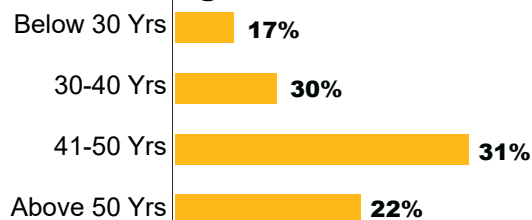

1,063
Across Kiambu County

Sampling Error

+/- 3 with a 95% confidence level

Data Collection

Telephonic interviews were conducted

Population

Kiambu County adults of 18 years & above living in rural & urban areas.

Survey Sponsor

MIZANI SOFT AFRICA

@mizaniafrica

@Mizaniafrica

Demographics

Gender

Setting

Age

Level of Income

Level of Education

Employment Status

@mizaniafrica

@Mizaniafrica

Gubernatorial

PATRICK WAINAINA
JUNGLE 30.8%

WILLIAM KABOGO
27.4%

KIMANI WAMATANGI
17.9%

@mizaniafrica

@Mizaniafrica

Senatorial

KARUNGU WA THANG`WA
51.0%

JOHN MUGWE
17.3%

WAKILI GATHII IRUNGU
13.9%

@mizaniafrica